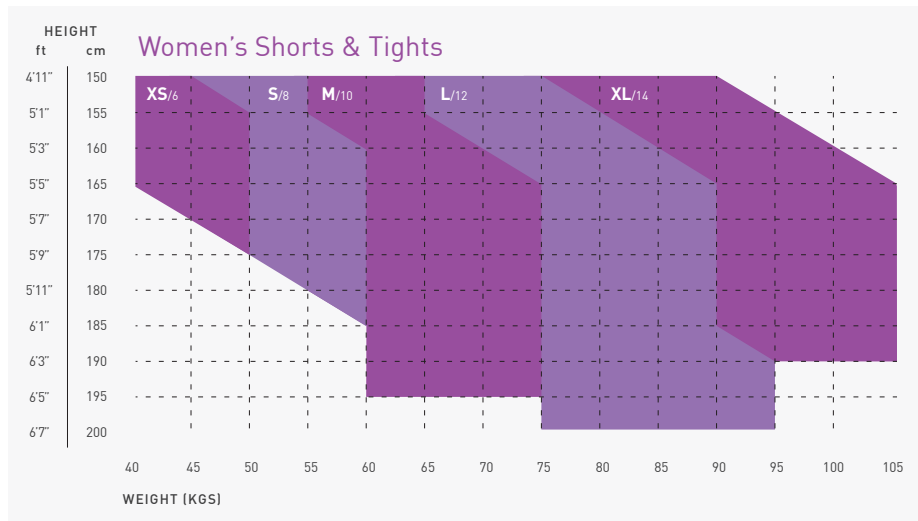

Sizing Guide

WHEN SIZE MATTERS

If you fall between two sizes, we recommend going a size down.

Unisex Tops

CHEST SIZE	XS	S	M	L	XL													
cm	79	81	84	86	89	91	94	96	99	102	104	107	109	112	114	117	119	122
in	31	32	33	34	35	36	37	38	39	40	41	42	43	44	45	46	47	48