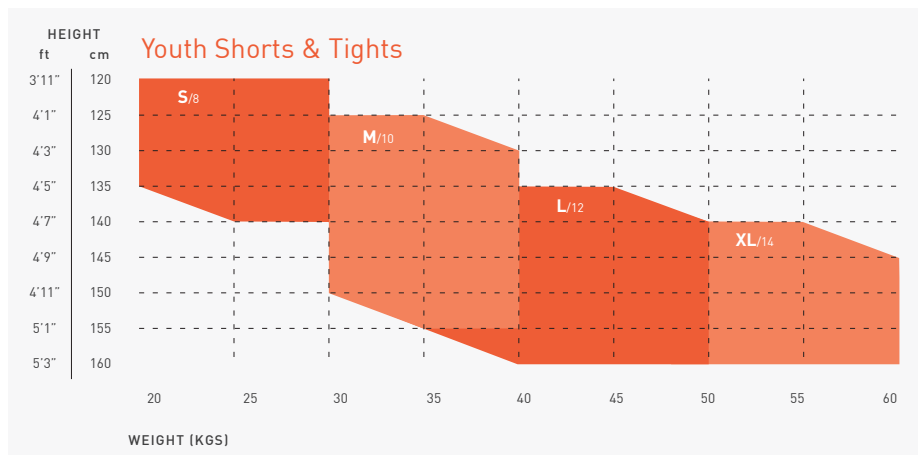

Sizing Guide

WHEN SIZE MATTERS

If you fall between two sizes, we recommend going a size down.

Unisex Tops

CHEST SIZE	XS	S	M	L	XL													
cm	79	81	84	86	89	91	94	96	99	102	104	107	109	112	114	117	119	122
in	31	32	33	34	35	36	37	38	39	40	41	42	43	44	45	46	47	48