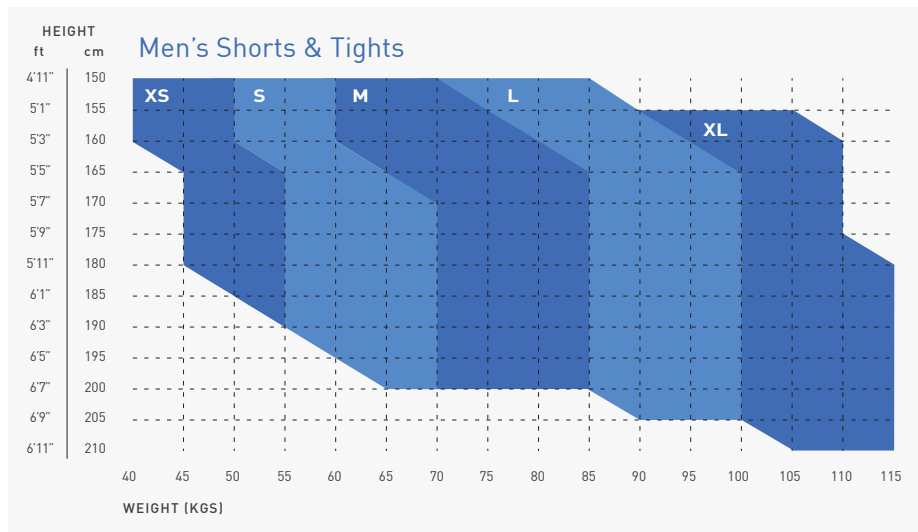

Sizing Guide

WHEN SIZE MATTERS

If you fall between two sizes, we recommend going a size down.

Unisex Tops

CHEST SIZE	XS	S	M	L	XL													
cm	79	81	84	86	89	91	94	96	99	102	104	107	109	112	114	117	119	122
in	31	32	33	34	35	36	37	38	39	40	41	42	43	44	45	46	47	48